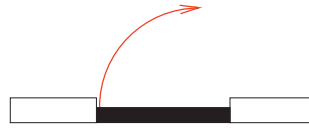

X2

ENGLISH

Xinnix designs, creates and manufactures systems for internal doors. With our construction elements, it is possible to obtain easily an elegant and timeless finish. Xinnix develops universal systems for a maximum of finishing applications using a minimum of different products. Respecting the habits of architects and building professionals, the Xinnix products are easily integrated in every project.