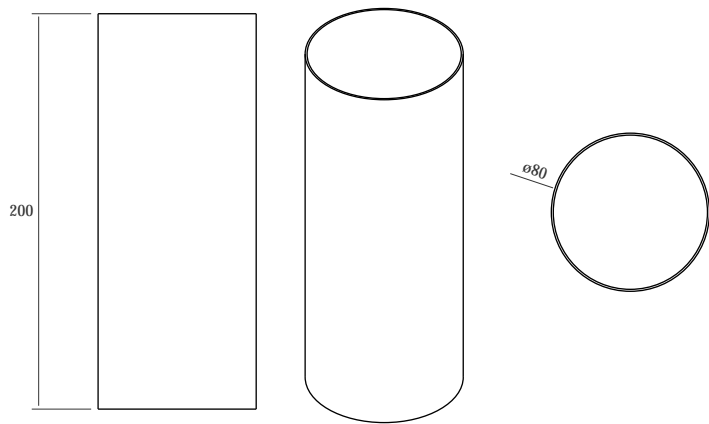

>> **ku-90**

Vaso
Glass

Acero Inoxidable 304 Stainless Steel ○ Mate / Satin

Cod.	Ref.	
○ 40091	Ku-90	1

>> **ku-95**

Dosificador Jabón
Soap Dispenser

Acero Inoxidable 304 Stainless Steel ○ Mate / Satin