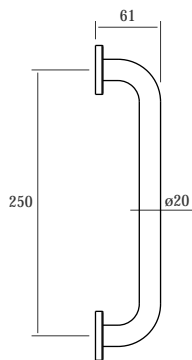

» **ku-1310**

Asidero Bañera
Bath Grab Rail

Acero Inoxidable 304 Stainless Steel

- Mate / Satin
- Brillo / Polished

	Cod.	Ref.	
○	41005	ku-1310	1
●	41005-B	ku-1310	1