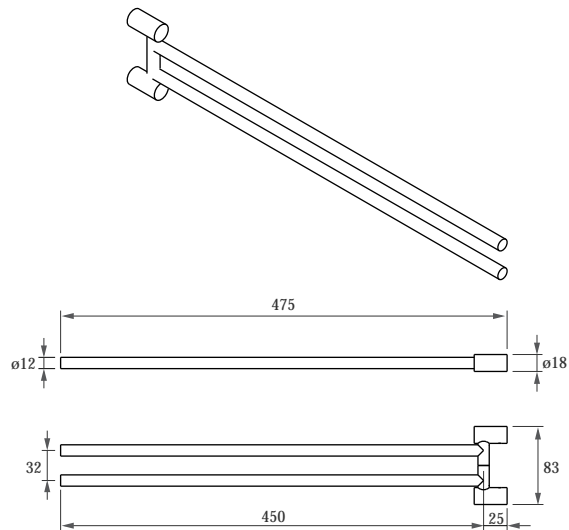

» ku-25

Toallero Giratorio Pared
Swing Towel Hanger

Acero Inoxidable 304 Stainless Steel

○ Mate / Satin
● Brillo / Polished

Cod.	Ref.	
○ 40025	ku-25	1
● 40025-B	ku-25	1