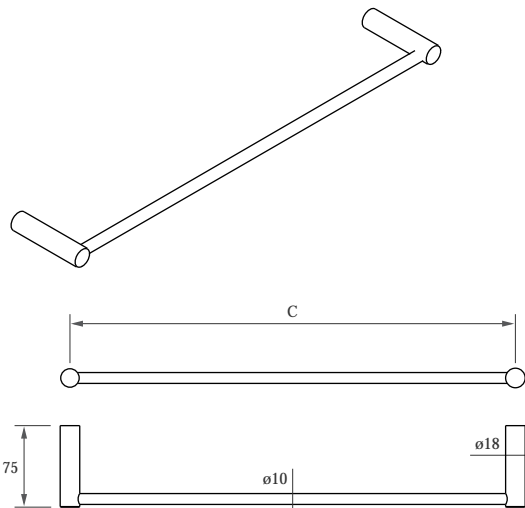

» ku-20

Toallero Una Varilla
Towel Rack

Acero Inoxidable 304 Stainless Steel

○ Mate / Satin
● Brillo / Polished

Cod.	Ref.	C	
○ 41000	ku-20	300	1
○ 41001	ku-20	400	1
○ 41002	ku-20	500	1
● 41000-B	ku-20	300	1
● 41001-B	ku-20	400	1
● 41002-B	ku-20	500	1