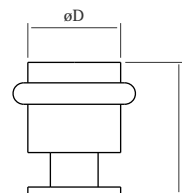

» Tope 2

Tope Puerta
Door Stopper Floor Mounting

Acero Inoxidable 304 Stainless Steel ○ Mate / Satin
● Brillo / Polished

	Cod.	Ref.	ø	L	
○	91020	Tope 2	20	35	25
○	91035	Tope 2	35	50	10
●	91020-B	Tope 2	20	35	25
●	91035-B	Tope 2	35	50	10