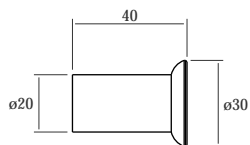

○ Mate / Satin
● Brillo / Polished

Cod.	Ref.	
○ 92001	Percha I	25
● 92001-B	Percha I	25

>> Percha 5

Percha Individual Pared
Coat Hook

Acero Inoxidable 304 Stainless Steel

○ Mate / Satin

Cod.	Ref.	
○ 92004	Percha 5 ø20	25
○ 92005	Percha 5 ø25	10