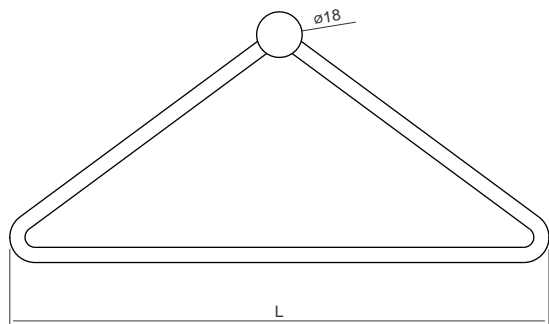

» **ku-06**

Toallero Mini
Towel Hanger

Acero Inoxidable 304 Stainless Steel ○ Mate / Satin

	Cod.	Ref.	L	
○	40061	ku-06	213	1
○	40062	ku-06	390	1