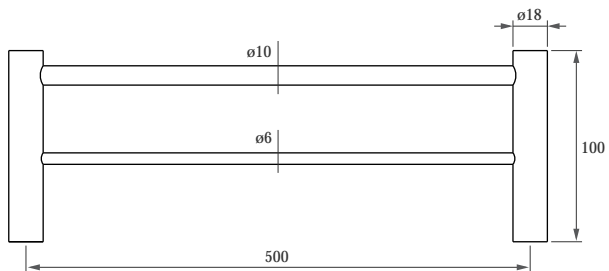

» **ku-02**

Toallero Dos Varillas
Towel Rack

Acero Inoxidable 304 Stainless Steel
☐ Mate / Satin
☒ Brillo / Polished

	Cod.	Ref.	
☐	40020	ku-02	1
☒	40020-B	ku-02	1