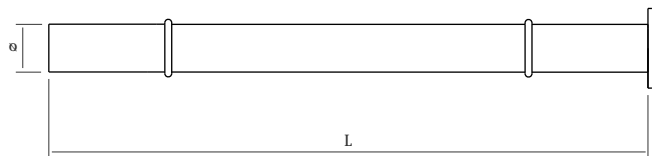

	Cod.	Ref.	
○	92100	Perchero 2	1

» Perchero 4

Perchero
Coat Hanger

Acero Inoxidable 304 Stainless Steel ○ Mate / Satin

	Cod.	Ref.	
○	92101	Perchero 4	1

» pe-12 / pe-14 / pe-20

Porta Estantes
Shelf Support

Acero Inoxidable 304 Stainless Steel ○ Mate / Satin