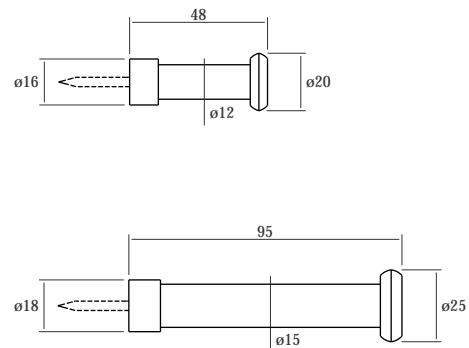

○ Mate / Satin
● Brillo / Polished

Cod.	Ref.	
○ 92001	Percha I	25
● 92001-B	Percha I	25

>> Percha 5

Percha Individual Pared
Coat Hook

Acero Inoxidable 304 Stainless Steel

○ Mate / Satin

Cod.	Ref.	
○ 92004	Percha 5 ø20	25
○ 92005	Percha 5 ø25	10