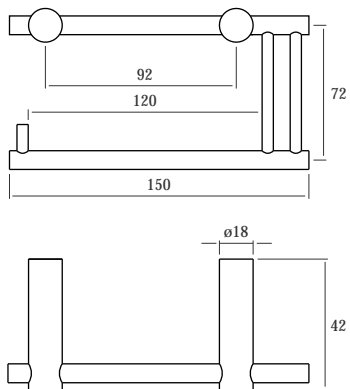

<http://www.vertommen.be>

didheya >>

<http://www.vertommen.be>

didheya >>

Desarrollo Técnico / Technical Details

» ku-01

Porta Rollos
Toilet Paper Holder

Acero Inoxidable 304 Stainless Steel
 ○ Mate / Satin
 ● Brillo / Polished