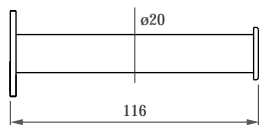

	Cod.	Ref.	
○	40010	ku-01	1
●	40010-B	ku-01	1

» ku-10

Porta Rollos + Tapa
Toilet Paper Holder

Acero Inoxidable 304 Stainless Steel
 ○ Mate / Satin
 ● Brillo / Polished

	Cod.	Ref.	
○	41007	ku-10	1
●	41007-B	ku-10	1