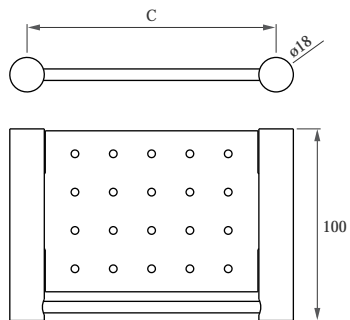

» **ku-05**

Estante Baño
Shelves

Acero Inoxidable 304 Stainless Steel

○ Mate / Satin
● Brillo / Polished

Cod.	Ref.	C	
○ 40051	ku-05	130	1
○ 40052	ku-05	170	1
○ 40053	ku-05	320	1
○ 40052-B	ku-05	170	1