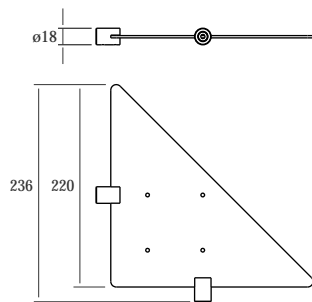

>> **ku-05 (220x220)**

Estante 90°
Corner Mount Shelf

Acero Inoxidable 304 Stainless Steel

○ Mate / Satin
● Brillo / Polished

Cod.	Ref.	
○ 40055	ku-05	1
● 40055-B	ku-05	1

>> **ku-09**

Escobillero
Toilet Brush & Holder

Acero Inoxidable 304 Stainless Steel

○ Mate / Satin
● Brillo / Polished