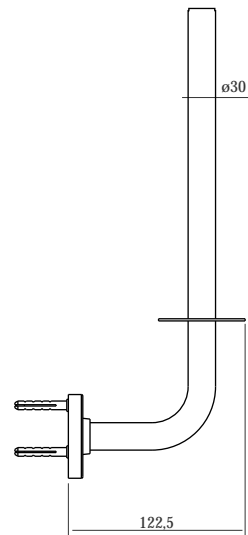

>> **ku-70**

Stock Rollos Pared
Toilet Paper Holder

Acero Inoxidable 304 Stainless Steel

○ Mate / Satin

	Cod.	Ref.	
○	40071	ku-70	1

didheya >>3