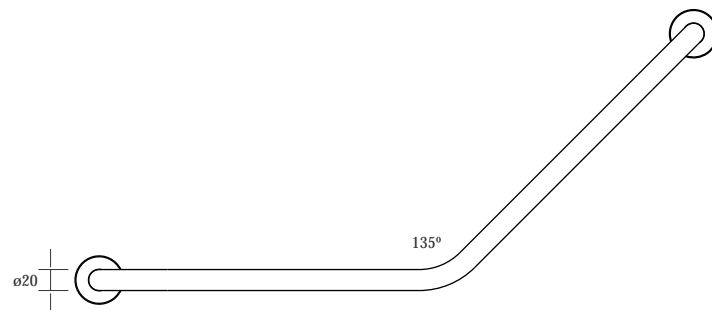

» **ku-1310-135°**

Asidero Bañera 135°
Bath Grab Rail 135°

Acero Inoxidable 304 Stainless Steel

- Mate / Satin
- Brillo / Polished

	Cod.	Ref.	
○	41012	ku-1310-135°	1
●	41012-B	ku-1310-135°	1