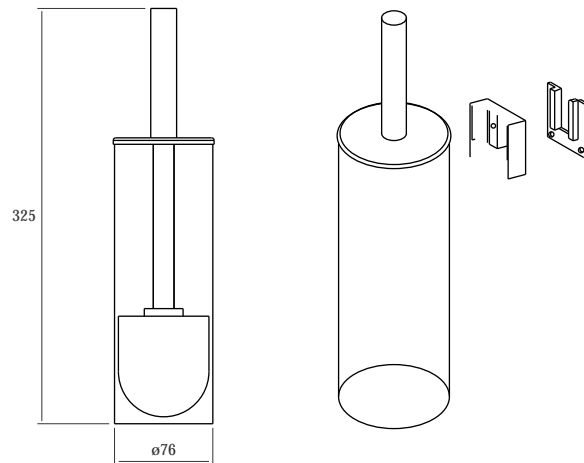

○ Mate / Satin
● Brillo / Polished

Cod.	Ref.	
○ 40055	ku-05	1
● 40055-B	ku-05	1

>> **ku-09**

Escobillero
Toilet Brush & Holder

Acero Inoxidable 304 Stainless Steel

○ Mate / Satin
● Brillo / Polished

Cod.	Ref.	
○ 40090	ku-09	1
● 40090-B	ku-09	1