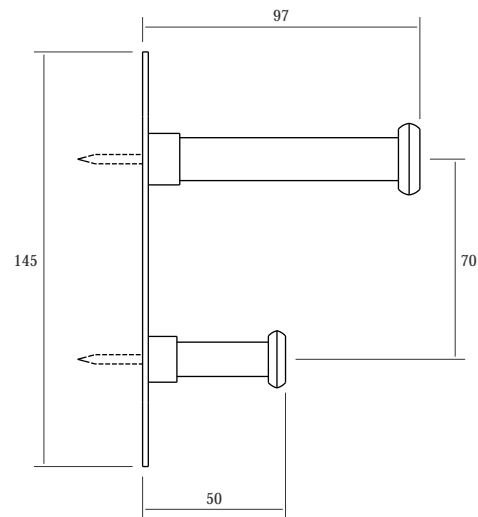

>> Perchero 5

Perchero
Doble Hook

Acero Inoxidable 304 Stainless Steel

- Mate / Satin
- Brillo / Polished

	Cod.	Ref.	
○	92102	Perchero 5	1
●	92102-B	Perchero 5	1