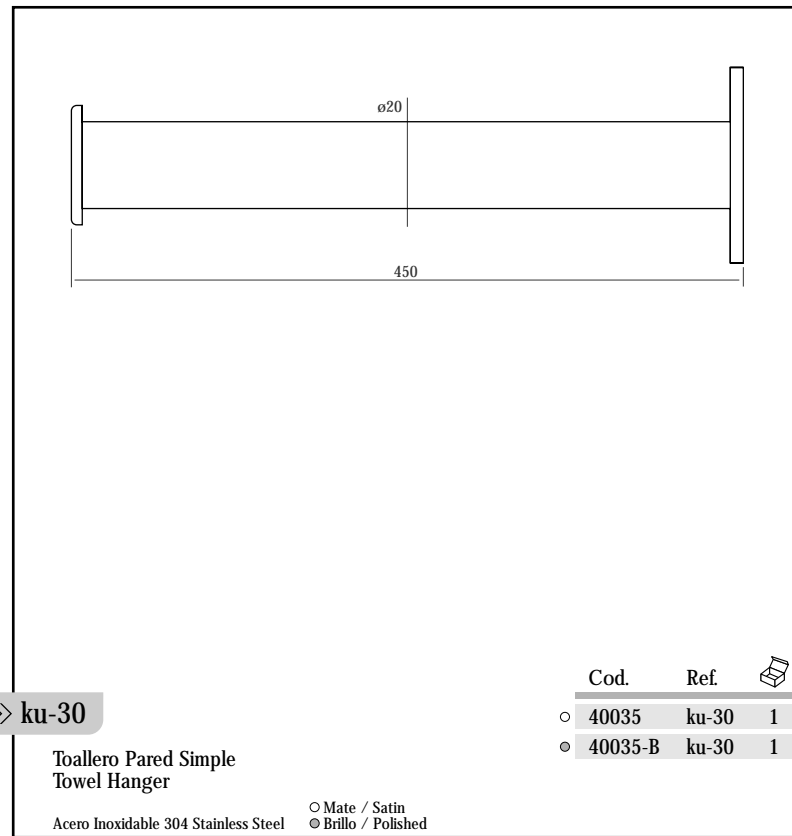

>> **ku-30**

Toallero Pared Simple
Towel Hanger

Acero Inoxidable 304 Stainless Steel
☐ Mate / Satin
☒ Brillo / Polished

Cod.	Ref.	
○ 40035	ku-30	1
● 40035-B	ku-30	1