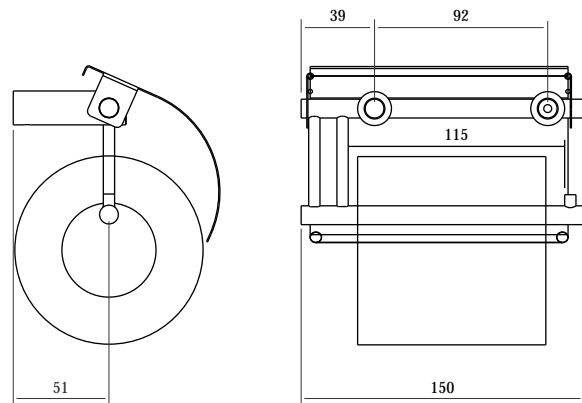

» ku-10

Porta Rollos + Tapa
Toilet Paper Holder

Acero Inoxidable 304 Stainless Steel
○ Mate / Satin
● Brillo / Polished

	Cod.	Ref.	
○	41007	ku-10	1
●	41007-B	ku-10	1