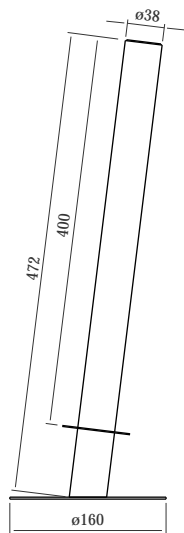

>> **ku-07**

Stock de Rollos Suelo
Toilet Paper Holder

Acero Inoxidable 304 Stainless Steel

○ Mate / Satin
● Brillo / Polished

	Cod.	Ref.	
○	40070	ku-07	1
●	40070-B	ku-07	1

<http://www.verdommen.be>