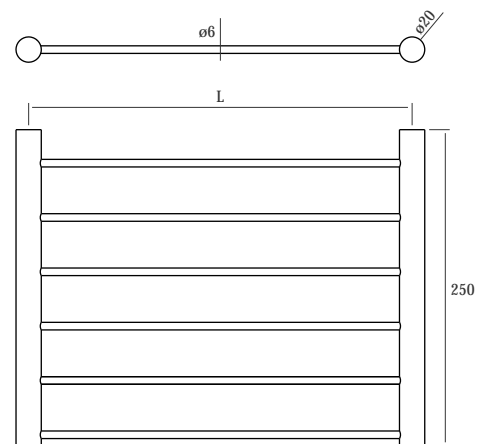

» **ku-08**

Stock de Toallas
Towel Rack

Acero Inoxidable 304 Stainless Steel ○ Mate / Satin

	Cod.	Ref.	L	
○	40080	ku-08	450	1
○	40081	ku-08	600	1