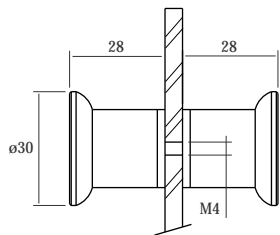

» i-129D

Set Pomo Puerta Cristal
Glass Door Knob

Acero Inoxidable 304 Stainless Steel

○ Mate / Satin
● Brillo / Polished

	Cod.	Ref.	
○	41129	i-129D	1
●	41129-B	i-129D	1

didheya™ »