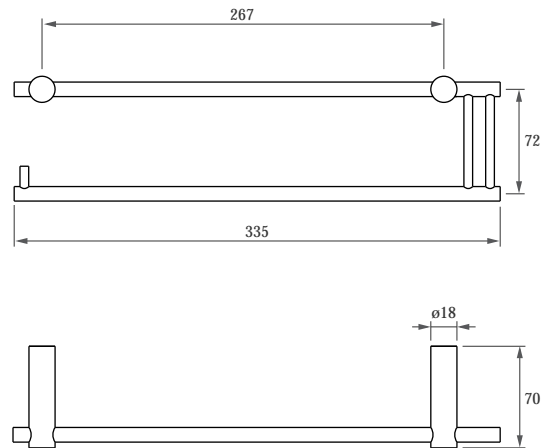

» ku-03

Porta Rollos Simple
Toilet Paper Holder

Acero Inoxidable 304 Stainless Steel

○ Mate / Satin
● Brillo / Polished

Cod.	Ref.	
○ 40030	ku-03	1
● 40030-B	ku-03	1

» ku-04

Porta Rollo Papel Cocina
Paper Towel Holder

Acero Inoxidable 304 Stainless Steel

○ Mate / Satin
● Brillo / Polished